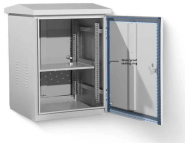

These special heavy duty tray hold down cable tray clamps and expansion guides are ideal for fastening tray to C-Channels and beams, such as those found on bridges.