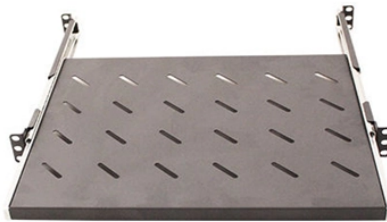

Cable tray accessories cable fasteners

Webit Cabling

Overview

Choose from our selection of cable tray accessories, including cable and hose trays, steel formable cable and hose trays, and more. In stock and ready to ship.

Cable tray accessories cable fasteners

We stock a wide range of fittings and hardware to complement your cable tray system, ensuring seamless installation and long-term performance. Whether you need junction fittings, splice plates, or ...

Package Quantity: 2, Sold in pairs. Cable Tray, Divider Strip, 2 Inch, COT30, For cable separation within a single tray.

Tool-free, universal attachment for wire basket tray to standard strut profiles. Works with any commercially available wire basket tray. Ideal compliment to our CADDY cable tray support offering. ...

Cable Tray, 2" Depth x 4" Width x 10" Section, Material: Carbon Steel. Finish: Electroplated Zinc.

Cable Tray ABW4SB-3 Barrier Strip, 3 m L x 4 in H, For Use With Aluminum Cable T...

Cut, bend, and connect the wire mesh trays to route cable and hose in configurations such as curves, slopes, and tees. They are a lightweight option for organizing bundles of cable and hose while ...