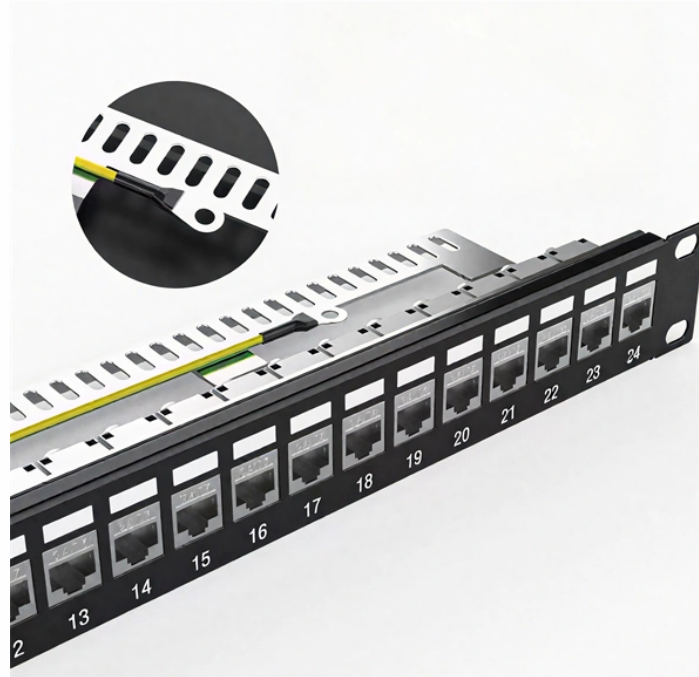

## Cable tray T-junction and four-junction

## Cable tray T-junction and four-junction

T& B® Cable Tray is taking cable above and beyond. Its design includes innovative splice components that can reduce the need for supports and brackets, enable fast, one-person installation and lower ...

The work covered under this section consists of the furnishing of all necessary labor, supervision, materials, equipment, tests and services to install complete cable tray systems as shown on the ...

Hubbell's NEXTFRAME® Ladder Tray is the effective and widely used cable runway that supports and delivers bundles of cable between cabinets, racks, and closets, along walls, and suspended from ...

Aluminum Ladder Tray T-Junction and Solid Flat Covers Includes Splice Plates and Hardware Covers and Ladder Sold Separately

These fittings help in maintaining support of the cable tray system. Shop Graybar's collection of cable tray and fittings to find exactly what works for your job.