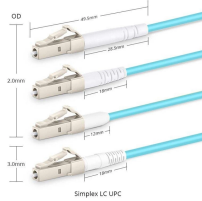

## Cable tray T-junction and four-junction

## Cable tray T-junction and four-junction

T& B® Cable Tray is taking cable above and beyond. Its design includes innovative splice components that can reduce the need for supports and brackets, enable fast, one-person installation and lower ...