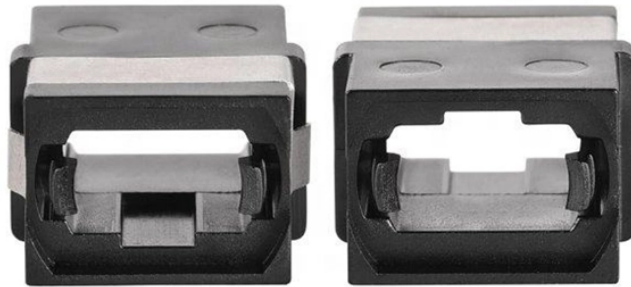

Cable tray GP and GX

Cable tray GP and GX

Tripp Lite's wire mesh Cable Tray System accommodates copper network cables, A/V cables and lightweight cables/cable bundles to reduce cable clutter in data centers, server rooms and other IT ...

Streamline cable management with our cable trays and fittings. Browse our selection for reliable, durable options tailored to your project requirements.

Refers to the approximate height of a cable tray used for specifying. Selecting a specific height will show cable trays with that height, as well as cable tray accessories compatible with that height.

When fitting cable trays and their accessories, the products are cut on site to create changes of direction, adjust sections, etc. Damage can also occur during handling; as a result, both the ...

Choose from our wide range of cable carrier sizes and finishes. Our range of components lets you configure a cable tray to route cables through unused space while keeping them accessible for easy ...

The versatile OBO cable tray systems stand for efficiency, stability and safety. This applies to the screw-on variants as well as the cable trays with the innovative Magic plug connection.

Description GKS 60 GX = perforated cable tray system with 60 mm side height Magnetic shield insulation without cover 20 dB, with cover 50 dB.