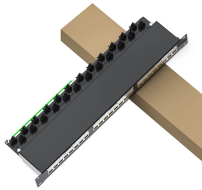

Cable slack in distribution box

Discover our selection of Cable Slack Storage products. Our product experts are here to assist you. Get in touch with our team now.

A service loop in wiring refers to the practice of deliberately incorporating extra length, often called slack, into a cable run near a termination point or device.

Service loops are excess cable (slack) that is designed to be in addition to any cable needed for the actual planned drop (run) length and terminations. Service slack is found at both ends ...

The Slack Cable Storage is used to store cable reserves on poles/walls and in chambers. An integrated box holder is included. It provides the ability to enlarge diameter to accommodate bigger cable slack.

Factory-installed keepers minimize field assembly, and the product comes in a compact container for easy, efficient storage. The SLACKLOOP 33" Cable Storage neatly stores slack ADSS cables on ...

The PPC 2U Slack Storage Box fits in any 2U space with a minimum depth of 300 mm. It's made from aluminium and used in racks or cabinets where cable slack needs to be stored. The pivoting design ...

The integrated cable management tray, designed to accommodate up to 20 meters of cable slack, allows for organized cabling without the need for additional mounting hardware.

Save labor turn a two-man job into a one-man job by storing the slack cable loop in the box for easy access by a single technician when terminating communications cables.