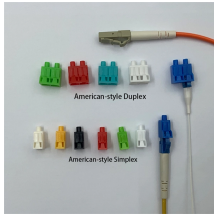

Solar Cable Tray from MP Husky is designed to meet the unique requirements of the solar industry. Providing cable protection, cable support, and wire management, MP Husky solar cable tray systems ...