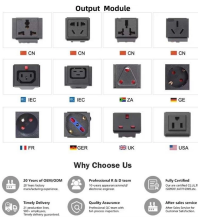

Safely and securely manage string cables over tracker bearings using our easy to install solar cable management bridge. A purpose-built, innovative solution designed to eliminate wear and cable ...