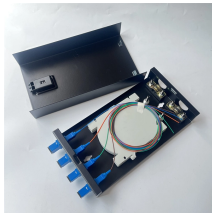

Confused about cable duct vs. cable tray? We break down the differences in material, use, and cost to help you choose the right cable management solution.