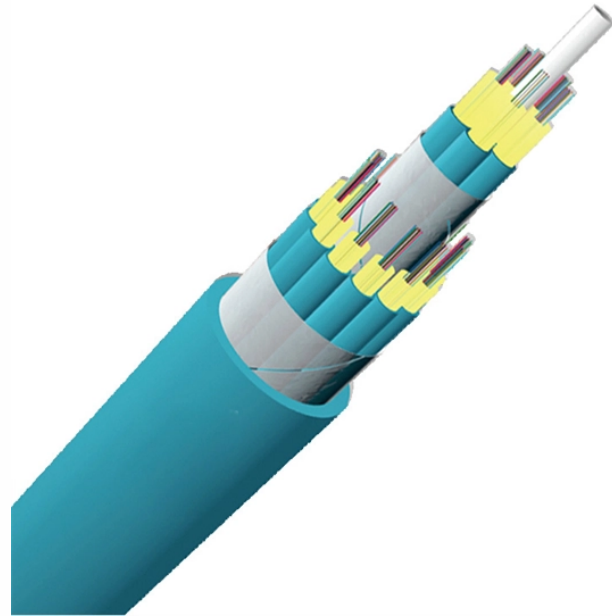

Cable U-shaped cable tray price

Cable U-shaped cable tray price

Transform your workspace with the sleek and sturdy metal under desk cable management tray, designed to tidy up your cords while adding a touch of sophistication.

From heavy power cable pathways on oil drilling platforms to data center cabling, explore Cablofil® Wire Mesh Cable Tray that's strong yet easy to install.

Find durable and precise U-Shaped Cable Trays at attractive prices, perfect for commercial and industrial cable management. Customizable sizes and finishes available.

Choose from our selection of cable trays, including over 850 products in a wide range of styles and sizes. Same and Next Day Delivery.

□High-Quality Metal Cable Management Under Desk□The under desk cable management contains two U-shaped channels cord organizer for desk crafted from pure metal, offering a high-end texture ...