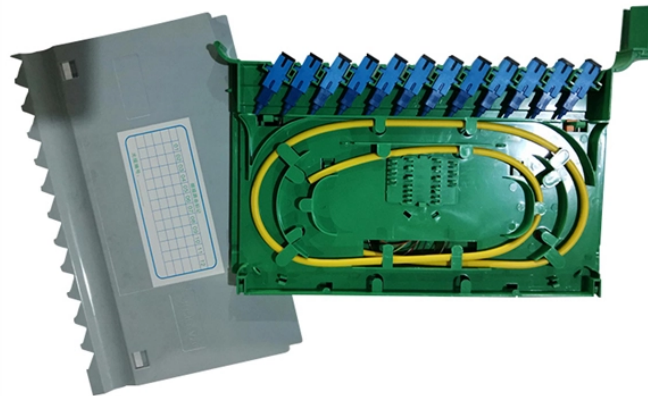

Cable Tray Specifications and Installation Prices

Cable Tray Specifications and Installation Prices

Cable tray length is selected based on the load to be supported, the distance between the supports (also referred to as the span), and handling and installation constraints.

When evaluating the cable tray installation cost per meter, several critical factors need to be considered. These factors not only affect the initial purchase price but also influence the overall ...

Our wind certification report provides you with list of acceptable B-Line series cable tray supports, fittings and covers based off of the environmental conditions, cable loading, and type of cable tray in your ...

Explore competitive cable tray pricing options featuring durable materials, easy installation, and scalable solutions for efficient cable management in commercial and industrial applications.

Hubbell's NEXTFRAME® Ladder Tray is the effective and widely used cable runway that supports and delivers bundles of cable between cabinets, racks, and closets, along walls, and suspended from ...

More durable and robust
The outer layer is made of environmentally friendly PVC which is soft and elastic. It can be stretched without damage, so you can use it with confidence.

Cable tray pricing depends on materials, coatings, size, supplier margins, and order quantity —plus hidden costs like shipping and installation. This guide breaks down everything buyers ...