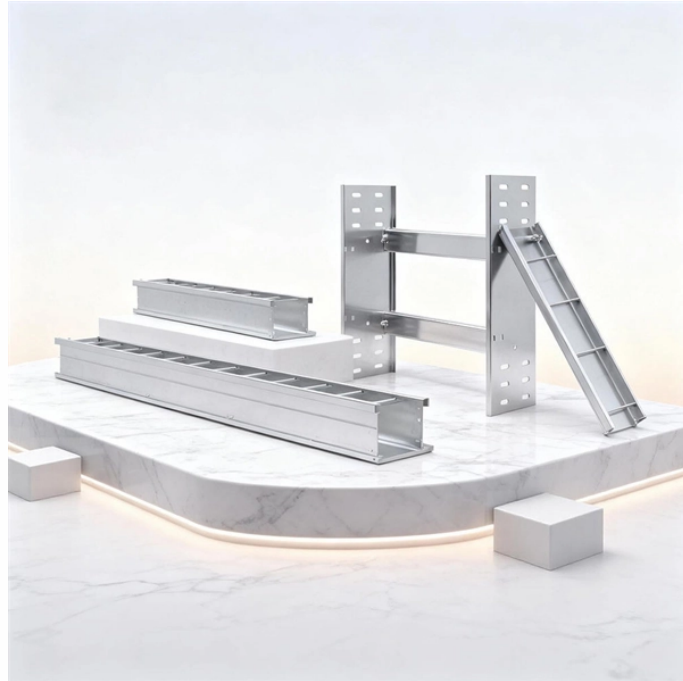

Cable Tray Maintenance Platform

Cable Tray Maintenance Platform

Maintain with ease: Because cable tray systems are easy to inspect, maintenance requires less time, and there is less susceptibility to fire loss. ABB designs and manufactures cable tray systems, ...

Technicians particularly value the stable work platform for precision tasks such as fiber optic terminations and high-density cable management. The ability to position tools and materials on the ...

Cable Tray & Pathway Personalize your cable management and pathway to meet your needs
Tailored Cable Solutions Our range of components lets you configure a cable tray to route cables through ...

Discover essential principles for cable tray access path setup. Learn about safety, convenience, and cost-effective design considerations for maintenance.

As an industry leader in cable tray, Eaton offers one of the widest ranges of B-Line series cable management solutions in a variety of styles, materials and finishes to support virtually any industrial ...

The Wire Basket Overhead Cable Tray Routing System is a robust cable management solution that optimizes system reliability, space utilization and scalability. It provides speed of deployment, ...

Cable Tray and Cord Reels Precision engineered. Constructed from high-quality welded steel wire, Cablofil® Wire Mesh Cable Tray is the result of decades of research and over 94,000 miles of ...