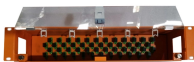

MP Husky's cable tray selector for choosing the correct tray type (ladder, solid bottom, perforated, wire mesh) and size based on load, cable type and installation requirements.

Tripp Lite's wire mesh Cable Tray System accommodates copper network cables, A/V cables and lightweight cables/cable bundles to reduce cable clutter in data centers, server rooms and other IT ...

Get cable management trays that protect your workspace and prevent tripping hazards. Find models suitable for different desk thicknesses with secure mounting.

Cable Tray and Cord Reels Precision engineered. Constructed from high-quality welded steel wire, Cablofil® Wire Mesh Cable Tray is the result of decades of research and over 94,000 miles of ...