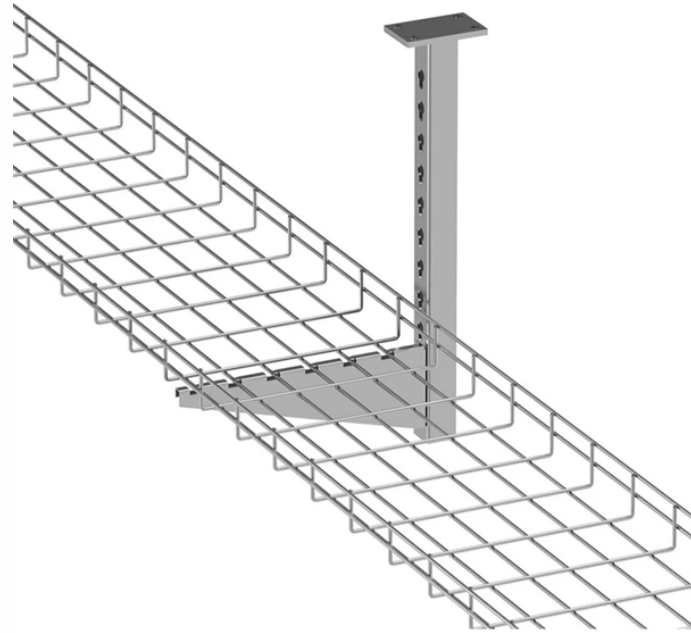

## Cable Tray Construction in Thailand

### Overview

We shop fabricate steel plates, cable tray and ladders, culverts and heat shields, pre-assembled piping and tank structures, supplying them directly to your site for easy integration into your construction project. Niedax Thailand has been the leader in cable management systems, which has manufacturing facilities to support our customers in Asia-Pacific by supplying complete system solutions for a wide range of cable management systems in Hot-Dip Galvanized, Stainless Steel SS316L and GRP (Glass-Fibre. Supermec offers specialised fabrication solutions to meet your project needs. Thanks to many years of experience and exposure, our team of highly trained engineers are able to streamline the activities associated with the procurement and supply of materials in the fabrication process. KJL products are of high standards and is the market leader of. Nitto Kogyo BM (Thailand) was jointly established by Bangkok Sheet Metal PCL and Nitto Kogyo Corporation in January 2018, aiming to contribute local society setting up secure electrical infrastructure, making use of each company's advantage.

Fractal Steel Products manufactures cable trays, which are essential components used in electrical installations to support and organize electrical cables and wiring systems in various environments. ...