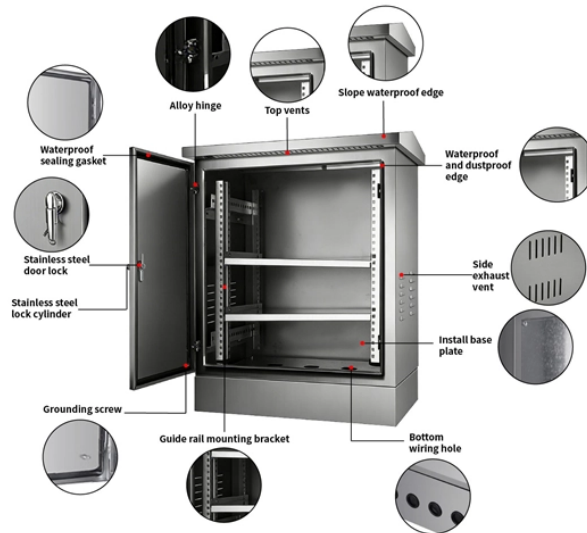

Cable Management Stand Application

Cable Management Stand Application

Keep your standing desk organized and safe. Discover 10 easy cable management solutions to hide wires, reduce clutter, and improve workspace efficiency.

With some thoughtful planning and the right techniques, you can create a clean, organized, and highly functional sit-stand workspace. In this comprehensive guide, we'll explore ...

Cable management is an essential aspect of desk organization. It not only helps to create a cleaner looking space, but can also wire maintenance and replacement much easier. The need for ...

Workrite's Cable Management accessories make it easy to keep wires and cables secure, accessible, and organized. Choose from a variety of cable management solutions like horizontal cable ...

This kit includes four support brackets, two steel 12" angled stand-off beams, and installation hardware. The cable Ladder Rack is just one of many rack cable management solutions that we offer. We also ...

Individual cable lead stands can be placed anywhere without securing the cable stand to the ground. These heavy-duty cable safety stands are freestanding and adjustable, reaching heights of up to ...

Master standing desk cable management with our complete guide. Learn the 3-zone system, step-by-step setup, and pro tips for organized cables.