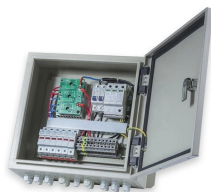

Perlegear 17" in-Wall Media Box, Electrical Box, Recessed Outlet Box and Media Enclosure for One Connect Box & Network Switches, Cable Management Kit with Cutting Template, Dust Bag & ...

PIANO 8+ - pole-mounted distribution box The PIANO 8+ is a versatile, pole and wall-mounted distribution box designed for telecommunication cable management, offering a mix of robust ...

Our Cable Distribution Box is pre-engineered for easy installation and operation. It includes fault interrupters, vacuum switches, and fuse options inside a compact, insulated cabinet suitable for utility ...