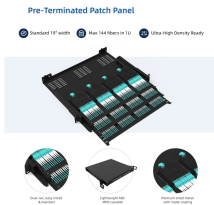

Our Cable Distribution Box is pre-engineered for easy installation and operation. It includes fault interrupters, vacuum switches, and fuse options inside a compact, insulated cabinet suitable for utility ...