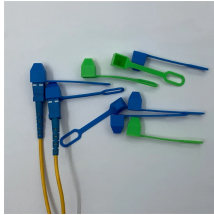

The frame allows for the placement of any combination of up to 22 Patch decks, Splice Decks, Cross Frame Routing Trays or Blank Plates. The frame can either be mounted directly to the structural floor ...

Computed tomography (CT), also known as CT imaging or CAT scanning, is a type of X-ray that provides detailed, cross-sectional images of the body using a rotating, tube-shaped machine.

The pre-made fittings designed for it allow for the fast creation of a simple but reliable and flexible cable management network around most types of commercial and industrial sites.