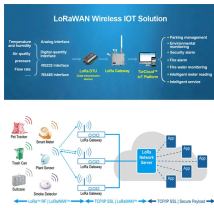

The table below lists the Cisco Pluggable modules in the Cisco ONS family that have reached end-of-sale or end-of-life status, followed by their replacement products.

Learn the latest 10G SFP price ranges, key cost factors, brand comparisons, and how to buy reliable 10G SFP modules at the best value.

Cisco SFP-10G-LR compatible 10GBASE-LR SFP+ transceiver. 1310nm, 10km SMF, 6dB budget. Cisco EEPROM coded, DDM, IEEE 802.3ae. From €12.