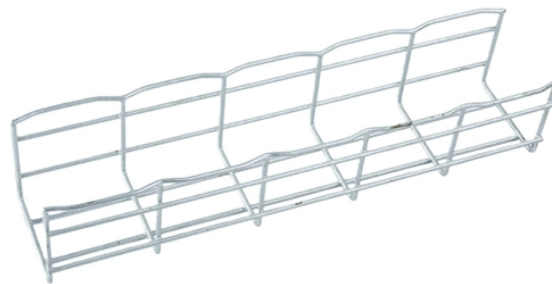

## CE Certified Outdoor Cabinet 2U

Discover 2U rack cabinets with CE certification, 19-inch steel construction, and IP20 protection for data centers, offices, and network storage.

Wall-mount cabinet secures and organizes 2U of 19-inch rack equipment in network wiring closets and other locations with limited floor space. Houses equipment up to 20 inches deep, but extends less ...

These enclosures have an ultra low profile as a result of their vertical mounting configuration. They feature cable management punch-outs, ventilation and a dedicated location for mounting a patch ...

The main products are as follows: Network cabinets, chassis, server cabinet, control console, TV wall screen and other kinds of non-standard metal cabinet, high and low voltage power distribution ...

With a 2U (3.5-inch) rack space, it's built to accommodate motherboards, processors, memory chips, and storage devices, keeping your network secure, organized, and running at peak performance.