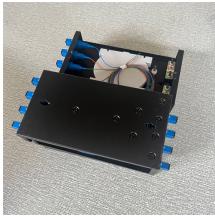

CE Certified Air-Cooled Switch QSFP28

CE Certified Air-Cooled Switch QSFP28

Our complete quad small form factor pluggable, QSFP connector portfolio includes QSFP+, zQSFP, QSFP28, QSFP56 and QSFP 112G. We provide a large range ...

Explore a wide range of our Qsfp28 Switch selection. Find top brands, exclusive offers, and unbeatable prices on eBay. Shop now for fast shipping and easy returns!

This document provides an overall description of the CE5800& 6800& 7800& 8800 series switches hardware that versions earlier than V200R020C00, helping you obtain detailed information about ...

High-performance 100G QSFP28 LR4 module, featuring high stability, ultra-low BER, and low latency. Ideal for data centers & HPC.

Discover the high-performance managed switch with 4x 100G QSFP28 and 6 x 100GbE ports for the best networking solutions. Ideal for demanding network environments.

Buy a NETSCOUT CERT 5030-32X SWITCH QSFP28 or other Network Management Devices at CDW

The S8550-6Q2C is a high-bandwidth switch designed for campus core and distribution networks with 6x 40Gb QSFP+ and 2x 100Gb QSFP28 ports, a hot-swappable power supply and two smart fans.