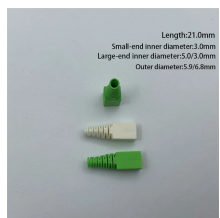

This page documents all the applicable standards and certifications for the SFP+ Optical Transceiver and provides downloadable certifications.