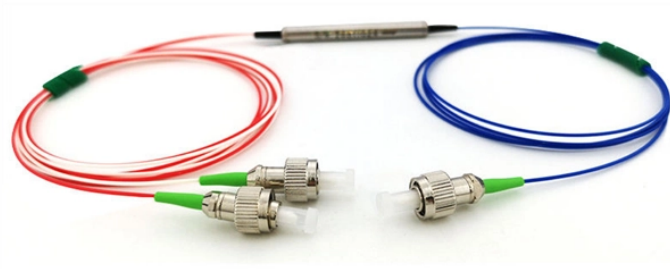

## C-shaped steel price quote for cable trays

Choose from our selection of cable trays, including over 850 products in a wide range of styles and sizes. Same and Next Day Delivery.

WBT's shaped crosswires eliminate cable stress by increasing the support of the cabling, yet still offers the same functionality of wire tray to cut and configure, and utilizes the same splicing and mounting ...

OM3 Fiber Patch Cable Family

C-channel is a type of steel that is automatically processed and formed by a C-shaped steel forming machine. It has the characteristics of thin wall, light weight, excellent cross-sectional performance, ...

Metals Depot stocks a wide range of steel channel sizes for thousands of applications. Shop online for standard or cut to size lengths at wholesale steel channel prices.

Discover c channel steel cable trays with CE certification, ideal for construction & solar. Perforated, hot-dip galvanized, 1.5-3.0mm thickness.