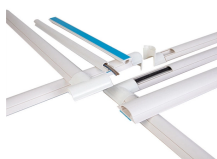

Cover various types of bus bar connectors, such as bolted, compression, and clamp connectors, and provides expert tips for making the best choice based on your specific application needs.