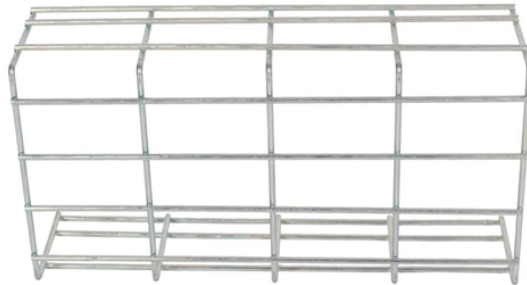

Busbar 32 Connection

Busbar 32 Connection

Busbars and terminal blocks both provide convenient connection points for power distribution within a vehicle or piece of equipment. A busbar lets you feed multiple branch circuits from a single source, ...

nVent ERIFLEX offers a variety of busbar accessories, including cabling sleeves, busbar clamps and connectors, and supports.

Standard Busbar Adapters without electrical connections include two connection clips. They are intended to form bigger platforms; for example: for reversing starters, starters with Smart Motor ...

Choose from our selection of bus bars, including over 650 products in a wide range of styles and sizes. Same and Next Day Delivery.

Standoff spacer with stud for easy leveling and connection (cable shoe, resistor...)

nVent ERIFLEX Connecting, Earthing and Neutral Busbars are used to connect ...

Get your AC or DC wires shipshape with a 2 stud and 20 screw terminal bus bar. This Blue Sea Systems bus bar is the industry standard and is a great way to organize and distribute power.