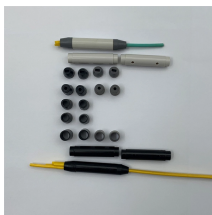

As one of the foremost Cable Tray Exporters and Suppliers in Burundi, we offer our complete range at competitive market prices. Send us your enquiry to know more.