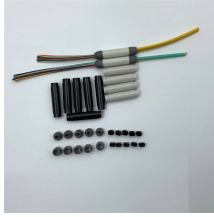

Burundi China UPS Distribution Box

As one of the leading Industrial Distribution Box manufacturers and suppliers in China, we warmly welcome you to buy or wholesale high quality, advanced and ...