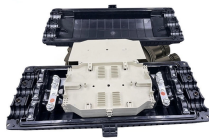

The same training in France will concern the exposition of the Base Transmission System (BTS) antenna simulation by specific software during the summer 2018 with the funding support of the ...