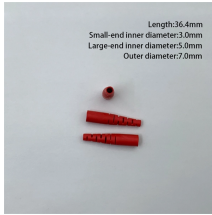

Trouvez les coordonnées et adresses des grossistes et négociants en biens, matières premières et produits agricoles à Ouagadougou, Bobo-Dioulasso et dans tout (e) le Burkina Faso.

Que vous soyez un particulier ou un revendeur, nos casseroles offrent un excellent rapport qualité-prix et une durabilité exceptionnelle. ☑☑ Prenez soin de votre peau, illuminez votre ...