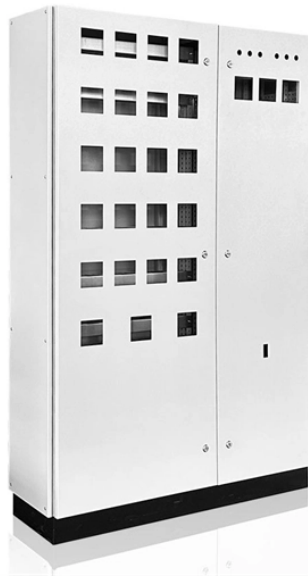

Burkina Faso Mesh Cable Tray Models

Burkina Faso Mesh Cable Tray Models

Download free BIM objects of ABB for SketchUp, Autodesk, Revit, Vectorworks or ArchiCAD.

We, one of the well-known Cable Trays Manufacturers in Burkina Faso, offer top-notch trays that keep your electrical system organized and protected. Our durable, high-quality trays come in various sizes ...