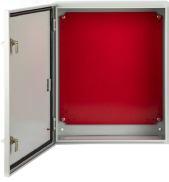

## Burkina Faso Household Electrical Distribution Box Dimensions Diagram

## Burkina Faso Household Electrical Distribution Box Dimensions Diagram

This guide provides information on how to select the appropriate Distribution Box for Electric project. If you have any questions about distribution boxes, please feel free to contact us.

In the distribution box, commonly known as the distribution board or breaker panel, you'll find several critical components responsible for managing and distributing electrical power ...

The document provides details for designing the electrical distribution box and circuits for a residence. It includes specifications for the main circuit breaker such as size, type, and tripping capacity.

Find out how to properly wire an electrical panel box with a comprehensive diagram and step-by-step instructions.

Product Structure and Dimensions. The XL-21 type low-voltage power distribution cabinet is an indoor wall-mounted, single-sided front-opening distribution device. Its basic structure is made of bent steel ...