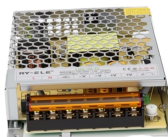

We, one of the well-known Ladder Cable Trays Suppliers and Exporters from Burkina Faso, offer a comprehensive range of cable trays manufactured using high-quality materials to ensure strength, ...