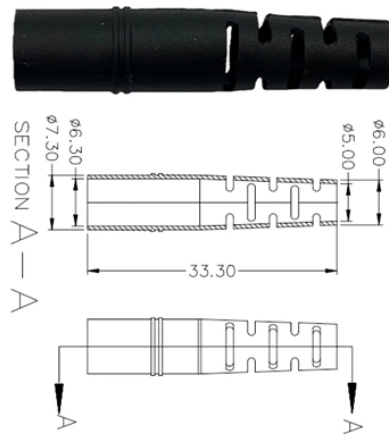

Burkina Faso Enclosed Trough Cable Tray

Burkina Faso Enclosed Trough Cable Tray

A rigid structure system that closely supports cables, composed of straight sections, bends, tees, and four-way components of trough type.

Being one of the leading Cable Tray Manufacturers in Burkina Faso, we work for customer satisfaction and design and deliver the standard and customized range accordingly. We have a comprehensive ...

Heavy-duty, walkable cable tray system with base perforation. The cable tray has connector perforations on both sides. Straight connectors should be ordered separately and in the appropriate quantity. ...

Our clients from any nook and corner of the world can contact us to buy Crimping Tools, Cable Glands & Cable Ties in Burkina Faso, as we have our presence in different places to meet that.

Bahra Electric Cable Trays are an essential component of any well-designed electrical infrastructure, providing a safe, organized, and easily accessible pathway for routing and managing cables, wires, ...