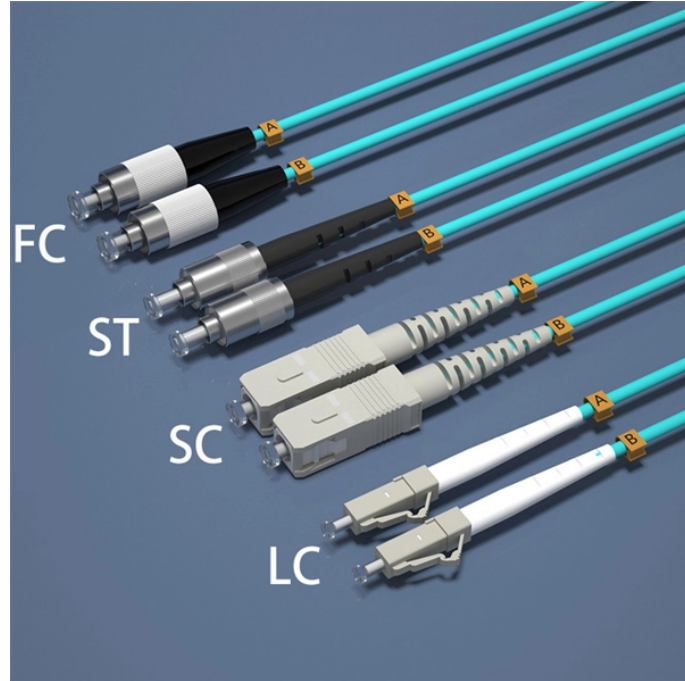

Bundle-shaped pigtail clamp

Bundle-shaped pigtail clamp

Black nylon cable clamps consolidate bundles of wires and/or cables into one place to keep your home and office tidy. These clamps are easy to use and are great for a wide variety of ...

Wire bundle clamp, for wire and cable routing. Black nylon, ratchet design. 0.485" diameter, pkg. of 10. Adhesive base: 0.75" x 1.28".

We offer a wide range of clips of various shapes and sizes for both home and industrial applications, including bundling, connector, nail, and screw mount clips. Mounts —Great for ensuring cable tie ...

TechLine Mfg. clamps are manufactured from corrosion resistant, high strength materials. These clamps secure instrument tubing within our perforated angle and channel tray products.

Max Bundle Diameter: 1/2" (12.7mm) P-Shaped Design for Firm Grip - The curved shape wraps neatly around cables or tubing, holding them securely in position. This design reduces movement, ...

Discover HellermannTyton Bundle Separation Clamps - heavy-duty solutions that secure and isolate multiple bundles to reduce abrasion and improve routing reliability.

All four Ratchet P-Clamps (for bundle diameters from 6,2 mm to 51 mm) are easy to combine on a single mounting point. The zinc-plated stainless steel mounting plates are available in different lengths and ...