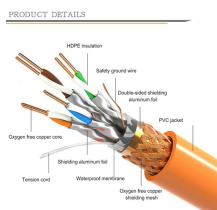

Where is Brunei Darussalam? The country of Brunei is located along the northern coast of the Borneo Island in Southeast Asia. It is situated both in the Northern and Eastern hemispheres ...