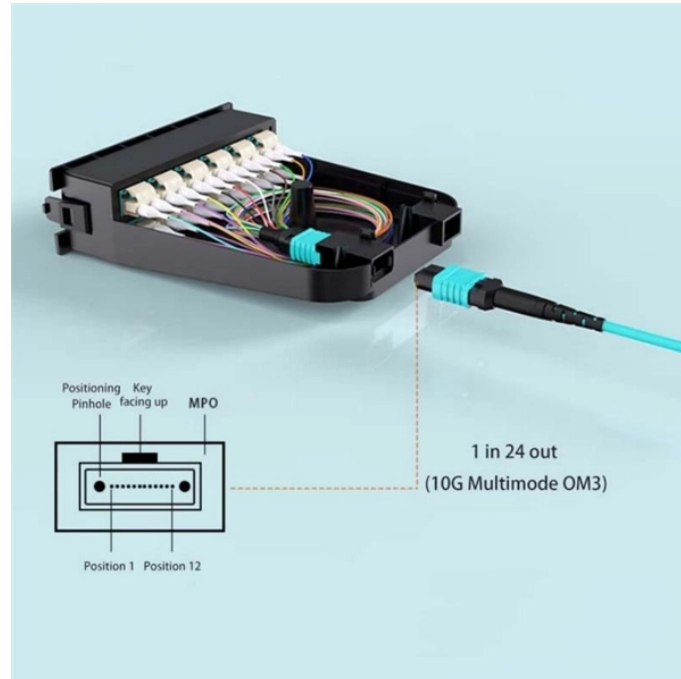

Brunei power distribution box assembly

Brunei power distribution box assembly

Find the best Brunei Power Distribution Equipment and explore our extensive collection of high-quality Power Distribution Equipment from Brunei. Buy wholesale Power Distribution Equipment in Brunei ...

Brunei MNS Low Voltage Withdrawable Switchgear
Widely used in power generation, construction, steel, cement, mining, petrochemical, and other power supply and distribution systems

V12 series single phase assembly box has been designed for safe, reliable distribution and control of electrical power as service entrance equipment in residential, commercial and light industrial premises.

The XL type low-voltage power distribution cabinet uses domestically designed new components. The enclosure is made of bent steel plates, featuring a compact structure, easy maintenance, and flexible ...