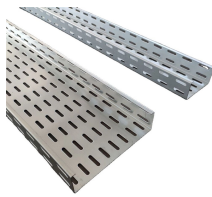

Brunei power distribution box assembly

Brunei power distribution box assembly

Find the best Brunei Power Distribution Equipment and explore our extensive collection of high-quality Power Distribution Equipment from Brunei. Buy wholesale Power Distribution Equipment in Brunei ...

Brunei MNS Low Voltage Withdrawable Switchgear
Widely used in power generation, construction, steel, cement, mining, petrochemical, and other power supply and distribution systems

V12 series single phase assembly box has been designed for safe, reliable distribution and control of electrical power as service entrance equipment in residential, commercial and light industrial premises.

The XL type low-voltage power distribution cabinet uses domestically designed new components. The enclosure is made of bent steel plates, featuring a compact structure, easy maintenance, and flexible ...

Being one of the leading Power Distribution Panel Manufacturers in Brunei, we work for customer satisfaction and design and deliver the standard and customized range accordingly.

Brunei power strips and PDU power distribution units for surface mount, rack mount and general purpose applications. Multiple outlet power strips are manufactured in accordance to Brunei ...