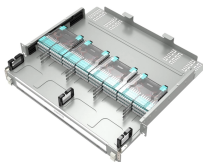

Brunei Indoor Cable Trays

Brunei Indoor Cable Trays

Being one of the leading Electrical Cable Tray Manufacturers in Brunei, we work for customer satisfaction and design and deliver the standard and customized range accordingly. We have a ...

Salzer''s PVC FRLS Cable Ducts are engineered from high-impact rigid PVC, offering superior protection for your wires and cables. With a flammability rating of V0 and compliance with RoHS standards, ...