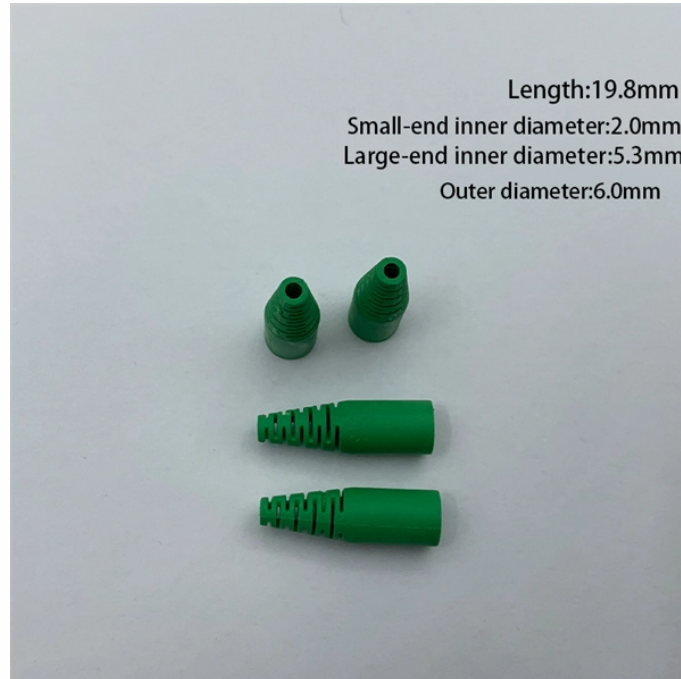

Brunei Flame-Retardant Cable Tray Company