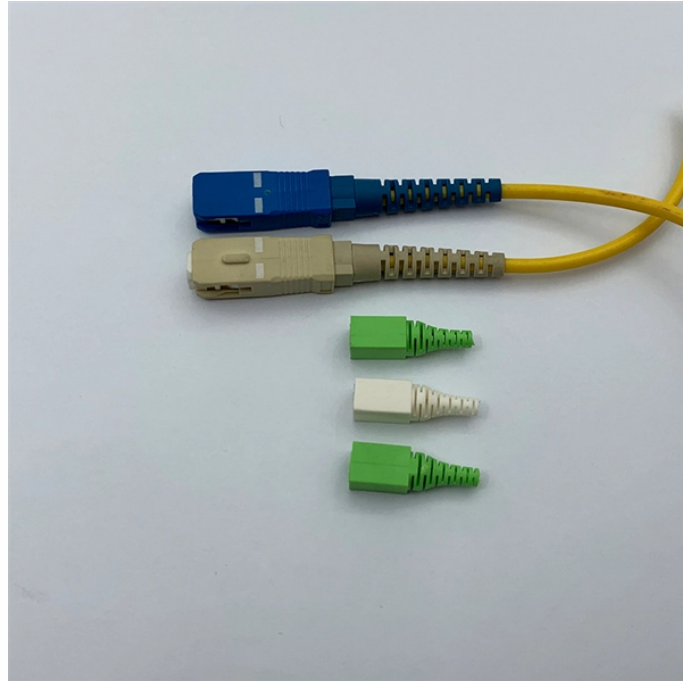

## Brown fiber optic patch cord

## Brown fiber optic patch cord

15 Meters SC/APC to SC/APC Fiber Optic Internet Cable, Armored Single Mode Patch Cable, Fiber Optic Jumper Optical Patch Cord - SIMPLEX - 9/125um - OS1/OS2 Compatible, LSZH Black

Shop Our Inventory Of Fiber Patch Cables Online. Graybar Is Your Trusted Distributor For Patch Cables.

Get low-loss fiber patch cables & cords with various connector options that support fiber optic cabling up to 400G. 100% tested. Customized cables available.

They are available in multimode (OM1, OM3, OM4, OM5) and single-mode (OS2) fiber types, with a range of SC, ST and LC connectors. Our premium option offers low insertion loss and custom length ...

Corning offers the most complete line of connectors and factory-terminated cables, from single-fiber patch cords to high-fiber-count assemblies.