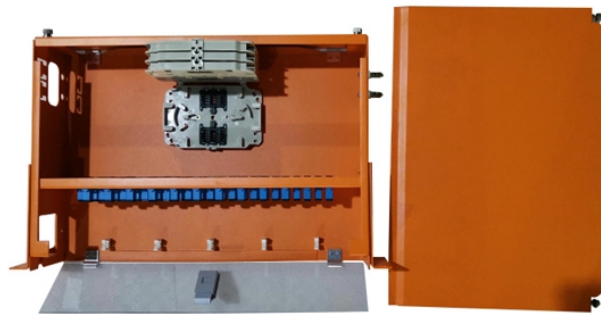

Broadband Optical Distribution Box

Broadband Optical Distribution Box

Overview AZE's Fiber optical distribution box is used as a termination point for the feeder cable to connect with drop cable in FTTx communication network system. The fiber splicing, splitting, ...

OTRANS is a leading fiber optic distribution box manufacturer. We offer a wide range of 1-24 core FDB boxes and ODF cabinets for indoor/outdoor FTTX deployment. Durable, IP65 rated, and easy to ...

This 16 Ports Pre-Connectorized Optical Fiber Distribution Box is the ideal HUB solution for modern FTTx, ODN, and pre-connectorized network architectures, providing efficient fiber management, fast ...

CRXCabling FTTx Fiber Distribution Box supports 8-48 cores for mid-span and end-span applications. Ruggedized optical distribution box for modern networks.

Fiber distribution box is made of high-strength engineering plastics, anti-UV, anti-aging ability. The distribution box is sealed adopts buckle + two screw type ...

Fiber Optic Distribution Box, 12 Port Wall Mount Enclosure with 12 SC APC Adapters, Singlemode, FTTH, IP65 Waterproof Outdoor/Indoor Use - 9.45" x 8.66" x 2.56"

The fiber splitter distribution box supports fiber splicing, splitting, distribution, "three in one" and fiber optic distribution box also offers solid protection and fiber cable management for FTTX network ...