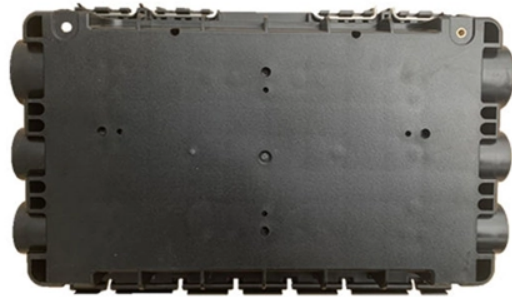

## Broadband Fiber Distribution Box and Router

Fiber optic distribution boxes play a pivotal role in telecommunications by serving as connection points for fibers from multiple directions. This allows seamless ...

CommScope wall boxes offer efficient fiber connectivity. Easy installation, versatile sizes, and superior cable management.

Contact us for a free quote on a variety of fiber optic distribution hubs. We have rack rail cabinets as well as splice hubs. We also provide custom telecom solutions.

Whether you need a compact indoor splice box or a large-scale outdoor fiber distribution hub, we deliver solutions engineered for durability, security, and long-term network performance.

Fiber Optic Distribution Box, 6 Port Wall Mount Enclosure with 6 LC Duplex Adapters, Singlemode, FTTH, IP65 Waterproof Outdoor/Indoor Use - 8.27" x 5.31" x 1.57"