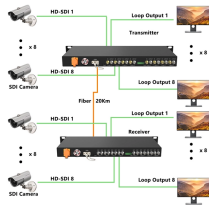

Leading suppliers like Intelbras, Bosch, and Dahua dominate with AI-powered analytics, 4K resolution, and rugged IP66-rated designs tailored for Brazil's climate. Hanwha Vision and ...

Zones with heat waves, snow, sand, or salt spray require harsh environment security cameras specifically engineered for durability. ACTi delivers an Extreme Temperature Security Camera ...