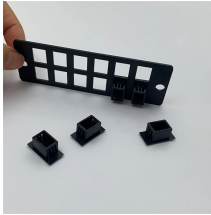

Brazilian Spiral Tubing Outdoor Type

Brazilian Spiral Tubing Outdoor Type

These pipes achieve superior resistance to pressure and corrosion and harsh environmental conditions through their production by advanced spiral welding techniques in Brazil.

Its local manufacturing unit, Tecninox do Brasil, can provide the Brazilian and the South American market with cold-formed butt weld fittings in a variety of grades and dimensions, with short and ...

Choose from our selection of spiral tubing, including spiral sleeving, chemical-resistant spiral sleeving, and more. Same and Next Day Delivery.

It has a smooth interior for low friction loss with the grooved seam entirely on the outside. This pipe, suitable for underground duct and fume exhaust systems, has a resistance to crushing approximately ...