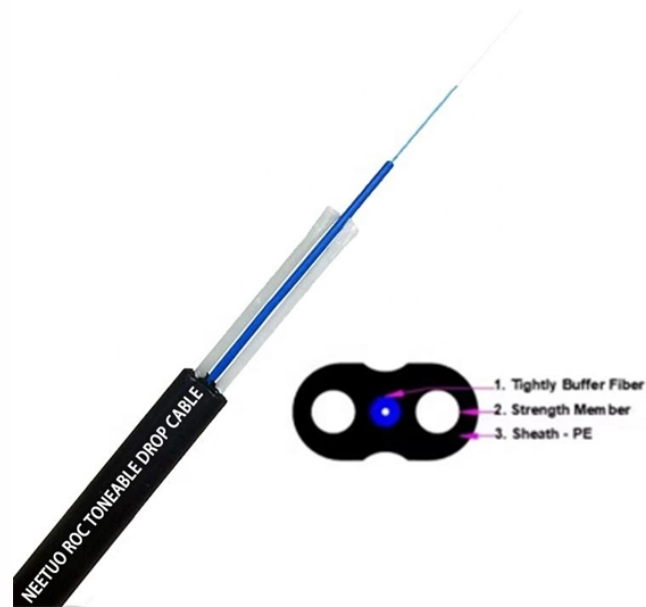

Brazilian Cable Tray Series

Brazilian Cable Tray Series

The cable tray market in Brazil is an essential segment of the country's expanding industrial, commercial, and residential infrastructure. Cable trays are support systems designed to ...

The cable trays form an ideal system to organize and protect the distribution of electrical cables, as they facilitate the inspection and maintenance of electrical, telephony, data lines and allow the reservation ...

Standard: NBR 14125 (Brazil) Applications: Electrostatic painting is a method for painting metals and certain types of plastics. It make use of electrically charged powders in order to create a sleek and ...