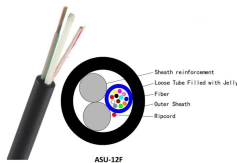

DWDM works by combining and transmitting multiple signals simultaneously at different wavelengths on the same fiber strand. In essence, the technology ...