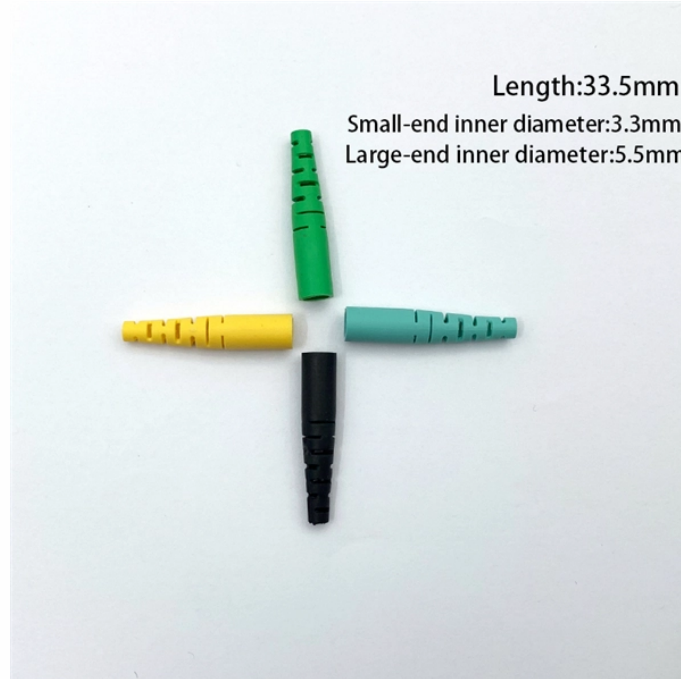

Botswana power distribution box cabinet price