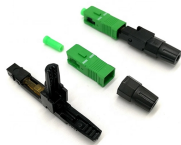

Feature-rich rack enclosure optimized for easy installation, managing cables, integrating power distribution, and maximizing airflow. Includes: Casters, Doors, Key (s), Leveling feet, Roof, Side panels