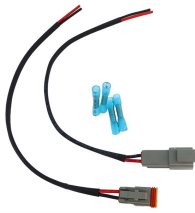

Botswana Power Cable Tray

We, one of the leading Galvanized Cable Tray Manufacturers in Botswana, bring trays that are designed to offer superior durability, corrosion resistance, and efficient cable management solutions for various ...

Botswana is a joy to explore - but even more rewarding with these tips.