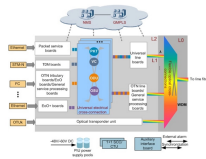

Botswana is one of the few remaining destinations in Africa where the authentic safari spirit still survives. The country has lots of wide-open spaces and the wildlife to fill them.