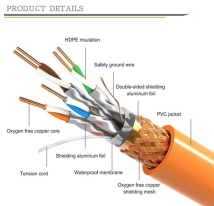

Our clients from any nook and corner of the world can contact us to buy Crimping Tools, Cable Glands & Cable Ties in Botswana, as we have our presence in different places to meet that.

We are a one-stop shop for top-notch Electrical Cable Tray in Botswana. Our cable trays are manufactured from robust materials and rigorously tested to ensure they can withstand even the ...

Shop Kable Kontrol Stainless Steel Tray Covers – 6 W Wire Mesh Cable Tray Cover - Wire Mesh Tray Cable Management Rack Cable Basket, NEC Approved for Network, Fiber Optic, Cabling Accessory ...

Being one of the trusted Galvanized Cable Tray Exporters and Suppliers in Botswana, we promise you the timely delivery and after-sale support. Drop us your requirements and speak with our experts to ...