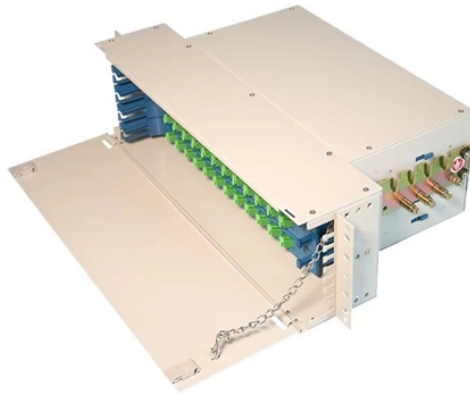

## Botswana Fiber Optic Terminal Box Price Quote

	<p>6-Core FTTH Fiber Distribution Termination Box with 6 SC APC Adapters, IP65 Waterproof, Wall-Mount Enclosure for Residential/Commercial Fiber Optic Splicing &amp; Management (with 6 APC Adapter)</p>
---	---

	<p>The 48-port design accommodates a large number of fiber optic connections, making it suitable for expansive data centers and telecom applications, ensuring efficient space utilization and organization.</p>
--	--

Discover the 8 port fiber termination box with pre-installed 1x8 splitter. Compact, durable, and easy to install. Perfect for FTTH networks. Order now!

Constructed from high-quality materials, this terminal junction box ensures durability and long-term performance, safeguarding fiber optic connections against environmental impacts.