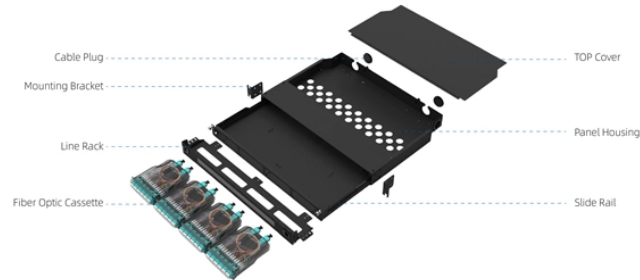

Key dimensions

Botswana Fiber Bragg Grating for 5G Base Stations A Hot Selling Product

Component Diagram