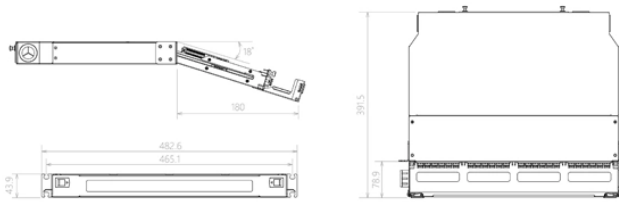

Botswana Fiber Bragg Grating for 5G Base Stations A Hot Selling Product