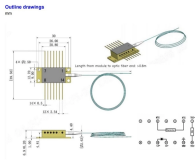

Botswana Custom Cable Tray Brands

Our clients from any nook and corner of the world can contact us to buy Crimping Tools, Cable Glands & Cable Ties in Botswana, as we have our presence in different places to meet that.

Our team of experts incorporates the latest advancements in cable tray design to provide optimal cable support, heat dissipation, and ease of installation. All our electrical cable trays comply with the ...