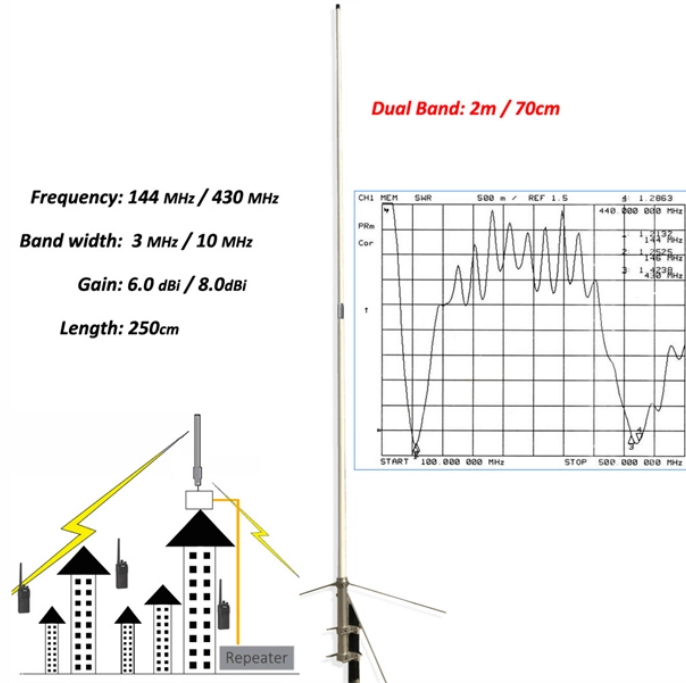

Blue PVC board fiber optic cable tag

Blue PVC board fiber optic cable tag

Custom fiber optic tag features a plastic flap to protect tag message. Order Today
HellermannTyton Fiber Optic Tag, 4x1, PVC, 25 per Package. Authorized Distributor - Products in stock ready to ship.

Use these durable, versatile tags to label and identify bundles of cables and wires. They come in standard or custom color combinations and each cable tag comes complete with two 8" cable Ties.

Marking Flags clearly designate underground lines
Seton's top-quality Marking Flags - Buried fiber optic cable will ship quickly, backed by our 100% Satisfaction Guarantee!

Uticom's underground cable marking tags are manufactured from durable PVC and are available in a variety of sizes and colors. Cable tags are also available with custom pre-printed information.

Custom fiber optic tag features a plastic flap to protect tag message.

Designed to withstand harsh conditions, these tags provide a clear and lasting solution for marking cables, ensuring safe installation, maintenance, and troubleshooting.

Multilink designs our fiber optic cable identification tags to last longer than typical stick-on labels, making them ideal for long-term application in the field, both indoors and outdoors.