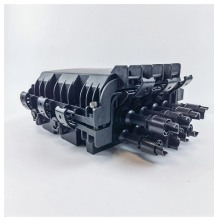

## Blade Fiber Optic Sensor

## Blade Fiber Optic Sensor

Calibrate and validate FOS measurements for open-water deployment on the rotor assembly of the open-source tidal energy converter (OSTEC). The applied flapwise, edgewise, and pitch moments ...

SmartBlade is a high-performance, robust and low-cost system for measurement of blade root loads for wind turbines. Get in touch with us today for more information...

Digital Fiber Optic Sensor FS-V30 series What is a Fiber Optic Sensor? A fiber optic sensor is an instrument that measures light from an LED (or other device) for detection purposes. These devices ...