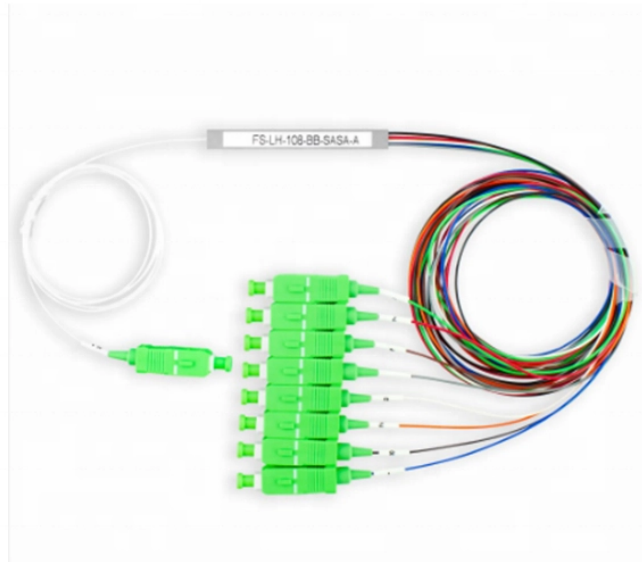

Black fiber optic cable models

Black fiber optic cable models

Introducing our 500-foot Black 48 Fiber Optic Cable, leveraging Corning ClearCurve OM3 technology for unparalleled networking performance. Designed for both indoor and outdoor use, this plenum-rated ...

When it comes to Black Fiber Optic Cable, you can count on Grainger. Supplies and solutions for every industry, plus easy ordering, fast delivery and 24/7 customer support.

Compliant with TIA/EIA 455-220A and IEC 60793-1-49 standards, this cable fits existing infrastructure and supports legacy and LED systems. With a fire-retardant, low-smoke PVC or FEP jacket, this ...

in Fiber Optic Cables 10Gtek 30M (98.4ft) Fiber Optic Cable LC-LC OM3 Duplex Multimode 10G Fiber Cable 50/125 2mm Fiber Optical Jumper Color: 1 Pack Connector Number: 2 Model #: OM3-LC-LC ...

This is a black 1000 foot spool of indoor/outdoor rated Corning fiber optic distribution cable intended for long distance runs at high speeds. It is composed of 24 singlemode fibers (9 micron core) inside a ...